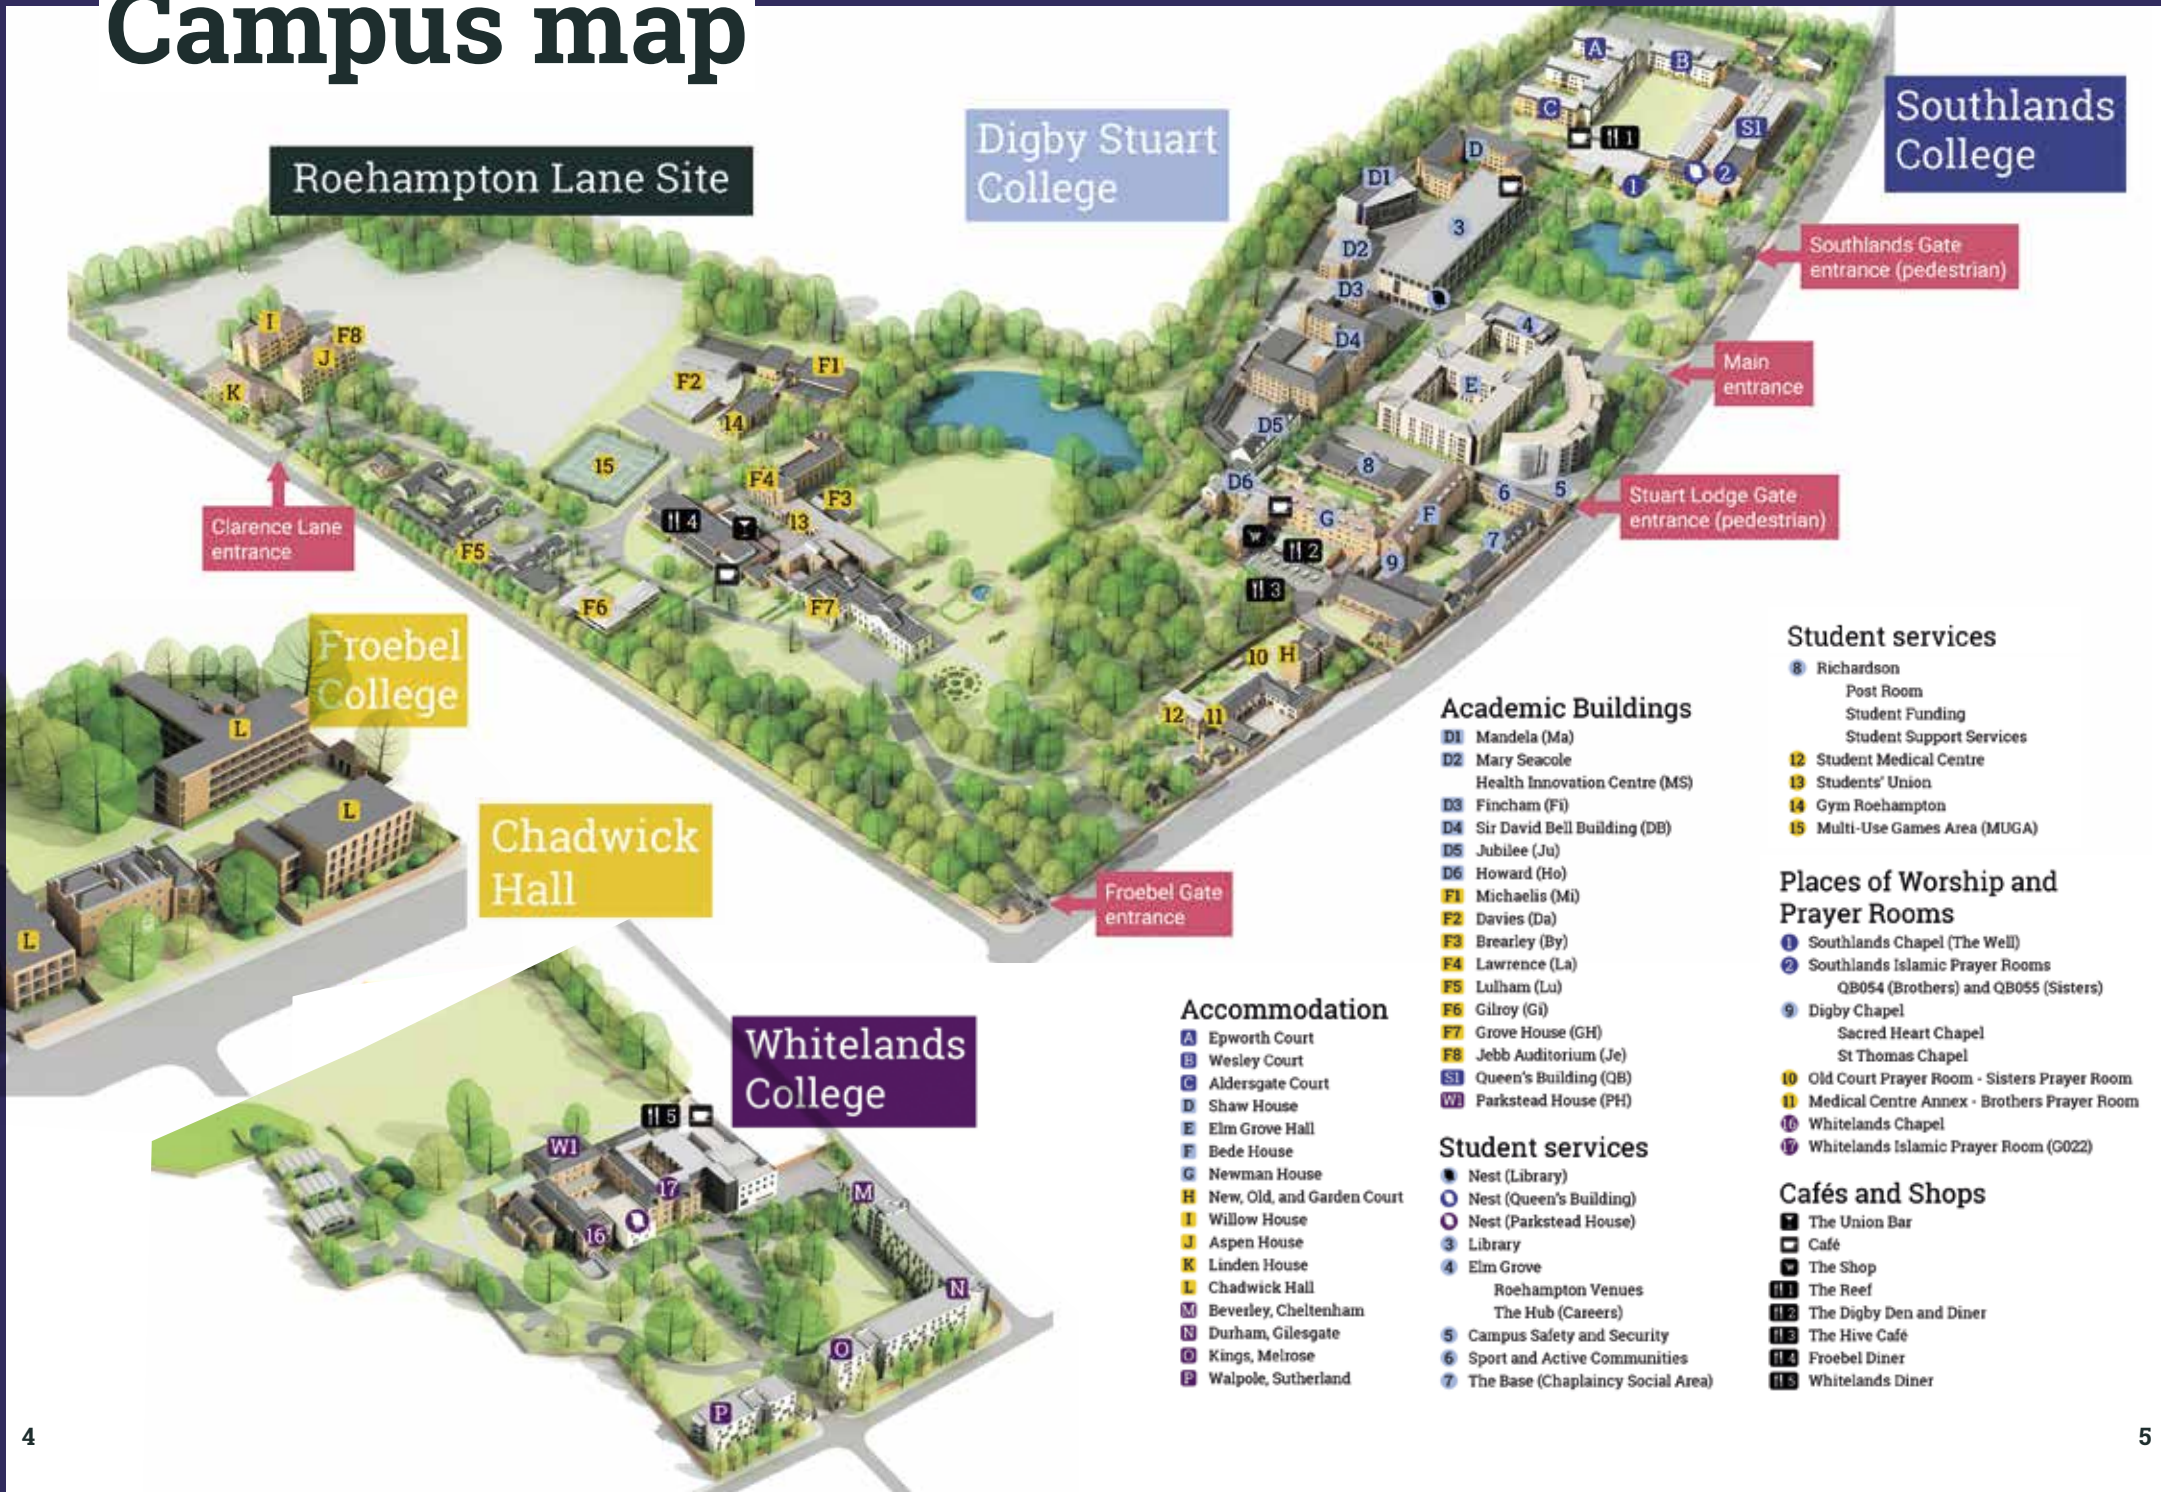

Certified

Fairtrade
University

55

student
societies

30

mins from
central
London

Campus map

Roehampton Lane Site

Digby Stuart College

Southlands College

Clarence Lane entrance

Southlands Gate entrance (pedestrian)

Main entrance

Stuart Lodge Gate entrance (pedestrian)

Froebel College

Chadwick Hall

Froebel Gate entrance

Whitelands College

Academic Buildings

- D1 Mandela (Ma)
- D2 Mary Seacole Health Innovation Centre (MS)
- D3 Fincham (Fi)
- D4 Sir David Bell Building (DB)
- D5 Jubilee (Ju)
- D6 Howard (Ho)
- F1 Michaelis (Mi)
- F2 Davies (Da)
- F3 Brearley (By)
- F4 Lawrence (La)
- F5 Lulham (Lu)
- F6 Gilroy (Gi)
- F7 Grove House (GH)
- F8 Jebb Auditorium (Je)
- SI Queen's Building (QB)
- WB Parkstead House (PH)

Student services

- Nest (Library)
- Nest (Queen's Building)
- Nest (Parkstead House)
- Library
- Elm Grove
- Roehampton Venues
- The Hub (Careers)
- Campus Safety and Security
- Sport and Active Communities
- The Base (Chaplaincy Social Area)